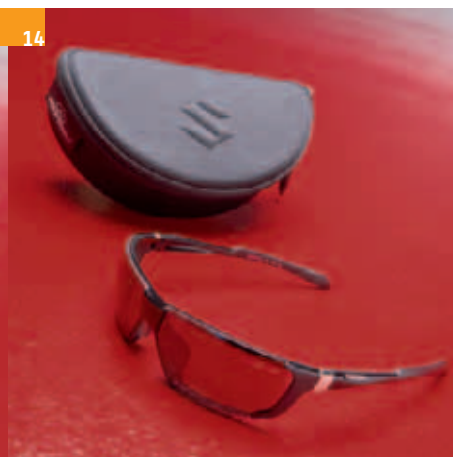

10 USB 2.0 stick
1 GB memory,
USB extension cable,
blue/aluminium

990F0-USBST-1GB

11 Plush S
red, plush, approx. 35 cm

990F0-PLUSH-00S

12 Ladies wristwatch
Splash-proof stainless-steel case.
White watch face and black leather
strap, case colour silver

990F0-WATCH-LAD

13 Alpina sunglasses - Classic
Sporty classic sunglasses with
grey UV-protective ceramic glass.
Including high-quality, hard-shell
case.

990F0-SUNGL-004

14 Alpina sunglasses - Sporty
Sporty designer sunglasses with
grey UV-protective ceramic glass.
Including high-quality, hard-shell
case

990F0-SUNGL-005

15 Leatherman Blast
with Suzuki logo

990F0-LEATH-MAN