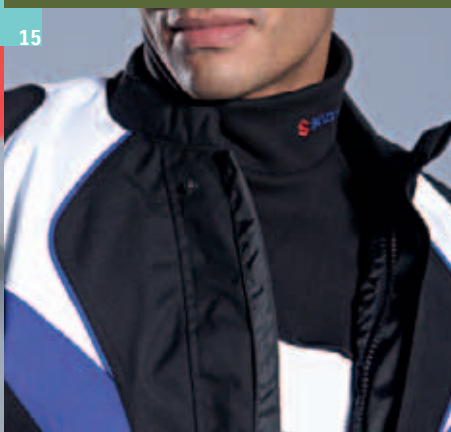

990F0-SNECK-000