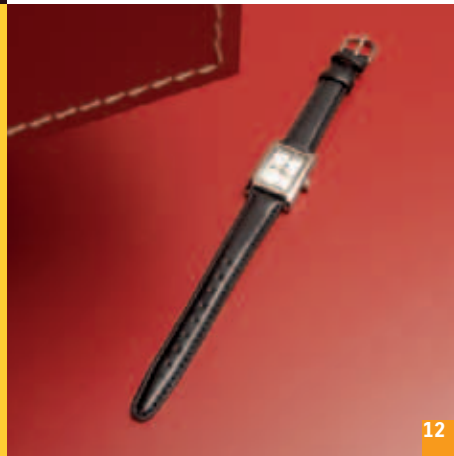

13 Alpina sunglasses - Classic
Sporty classic sunglasses with
grey UV-protective ceramic glass.
Including high-quality, hard-shell
case.

990F0-SUNGL-004

14 Alpina sunglasses - Sporty
Sporty designer sunglasses with
grey UV-protective ceramic glass.
Including high-quality, hard-shell
case

990F0-SUNGL-005

15 Leatherman Blast
with Suzuki logo

990F0-LEATH-MAN