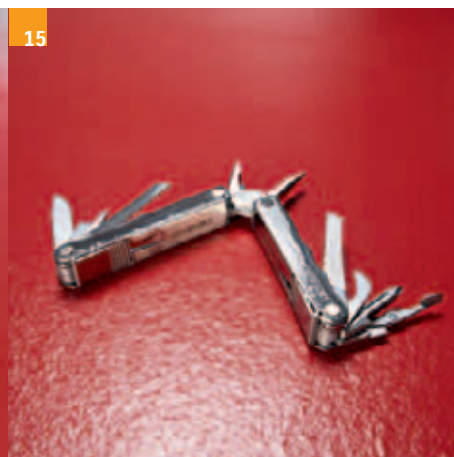

10 USB 2.0 stick
1 GB memory,
USB extension cable,
blue/aluminium

990F0-USBST-1GB

11 Plush S
red, plush, approx. 35 cm

990F0-PLUSH-00S

12 Ladies wristwatch
Splash-proof stainless-steel case.
White watch face and black leather
strap, case colour silver

990F0-WATCH-LAD

13 Alpina sunglasses - Classic
Sporty classic sunglasses with
grey UV-protective ceramic glass.
Including high-quality, hard-shell
case.

990F0-SUNGL-004

14 Alpina sunglasses - Sporty
Sporty designer sunglasses with
grey UV-protective ceramic glass.
Including high-quality, hard-shell
case

990F0-SUNGL-005

15 Leatherman Blast
with Suzuki logo

990F0-LEATH-MAN