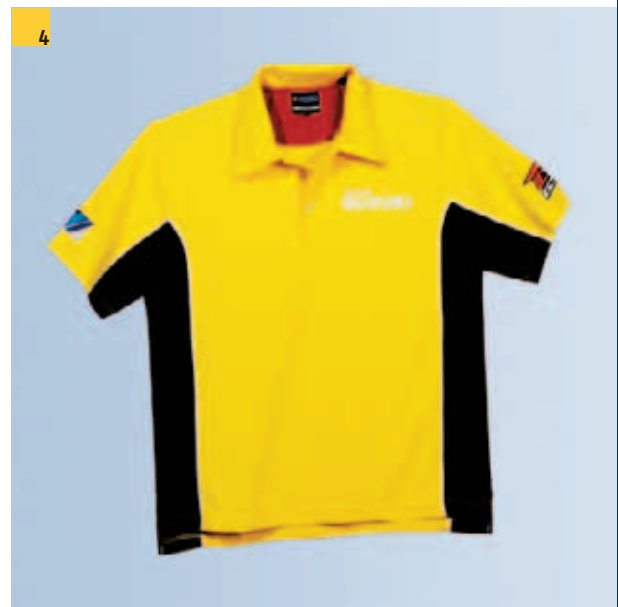

1

2

3

1 Team all-weather jacket
Sturdy jacket with tuck-away hood in collar, nylon, sizes: S-XXL

990F0-YEL10-Size

2 Team cap
cotton, one size

990F0-CAP30-000

MX Devil on Fire cap
Illustration left-hand page black

990F0-CAP40-000

3 Team fleece
polyester/cotton, sizes: S-XXL

990F0-YEL25-Size

4 Team polo shirt
cotton, sizes: S-XXL
990F0-YEL20-Size

5 Team T-shirt
cotton, sizes: S-XXL
990F0-YEL45-Size

6 Team shirt
cotton, sizes: XS-XXL
990F0-YEL15-Size

7 Team ladies top
cotton/spandex, sizes: XS-M
990F0-YEL35-Size

4

5

6

7