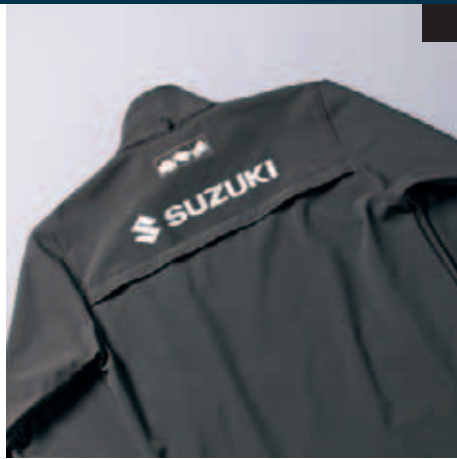

990F0-BLA80-Size

¹iPod[®] is a registered trademark of Apple Inc.

2 Scandinavian sweatshirt
acrylic,
brown, sizes: S-3XL

990F0-BLA60-Size

Leisure Black Collection

3 Men sweatshirt
cotton, black
sizes: S-3XL
990F0-BLA45-Size