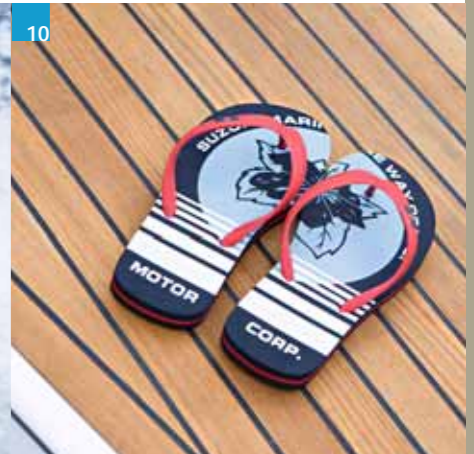

4 Marine cap outboard
100% cotton,
one size
990F0-MAR00-CAP

5 Marine T-shirt outboard
100% cotton, unisex,
sizes: XS-3XL
990F0-MAR40-Size

8 Marine polo navy
100% cotton, sizes: XS-3XL
990F0-MAR30-Size

6 Marine cap navy
100% cotton, one size
990F0-MAR05-CAP

9 Floating keyring
a 100% PVC lifeguard that keeps
your keys from drowning
990F0-MAR00-KEY

Fashion Marine

7 Marine bathing shorts
100% cotton, featuring
a full inner mesh support liner,
sizes S-3XL
990F0-MAR50-Size