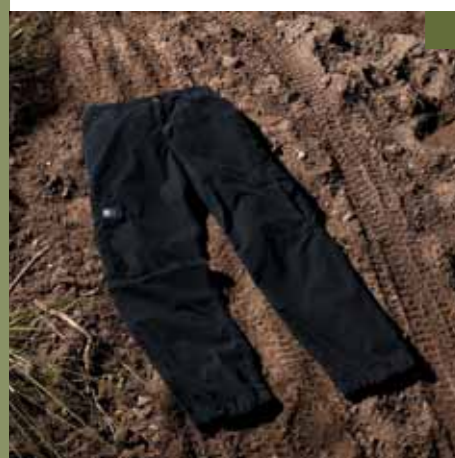

5 Off-road cargo pants
100% cotton,
sizes: XS-3XL
990F0-OF010-Size