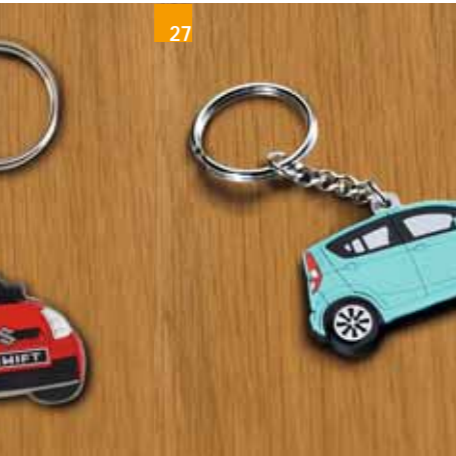

24 GSX-R 600 rubber keyring
990F0-GSXR0-KEY

25 Swift rubber keyring
990F0-RALLY-KEY

26 Swift rubber keyring
990F0-SWIFT-KEY

27 Splash rubber keyring
990F0-SP000-KEY

28 Suzuki rubber keyring
990F0-WAYOL-KEY

25

26

27

28

29 Suzuki WRC race track by Carrera
includes 2 Suzuki SX4 cars (white and
yellow), 11 metres of race track including
special rally track
Part No. 990F0-CARRA-000

29

More Jewellery

Leather, steel, silver - and a design as unmistakable as the S-Mark itself. Original Suzuki jewellery is a tempting present to give your loved ones - and yourself, of course.