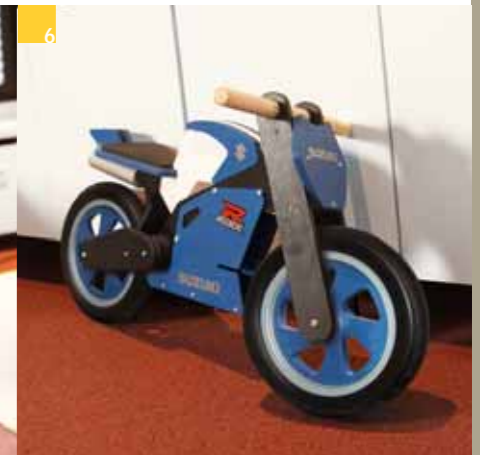

6 Kiddy GSX-R bike
wood from well-managed forests,
CE approved, bio-paint,
3-5 years
990F0-KIDDI-MOT

Fashion Kids