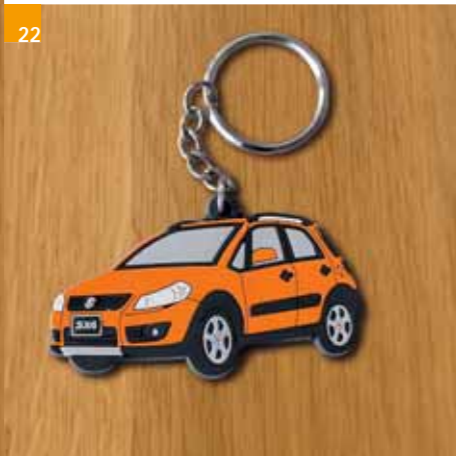

22 SX4 rubber keyring
990F0-99SX4-000

22