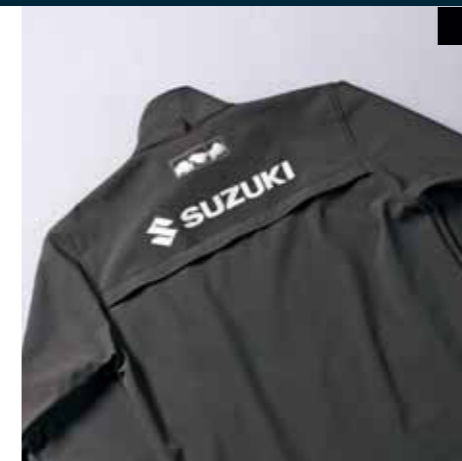

Leisure Black Collection

4 Softshell jacket
polyester, column-tested waterproof/
breathable to up to 3000 mm, can be
combined with unisex multifunctional
windbreaker (990F0-BLA90-Size) by
means of zip-in function. Unisex, black,
sizes: XS-3XL
990F0-BLA70-Size