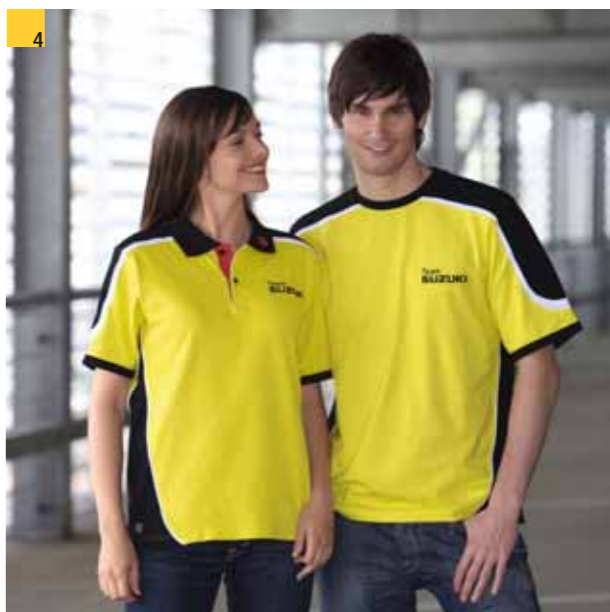

1 Yellow Team functional jacket
100% polyester, laminated teslan, column-tested waterproof/breathable to up to 3000 mm, can be combined with the unisex softshell jacket (990F0-YEL52-Size) by means of zip-in function.
sizes: XS-3XL
990F0-YEL62-Size

2 Yellow Team softshell jacket
polyester, unisex, sizes: XS-3XL
990F0-YEL52-Size

3 Yellow Team cap
cotton, one size
990F0-YEL02-CAP

4 Yellow Team T-shirt
cotton, sizes: XS-3XL
990F0-YEL12-Size

5 Yellow Team shirt
cotton, sizes: S-3XL
990F0-YEL32-Size

6 Yellow Team ladies' shirt
cotton, (no illustration)
sizes: S-L
990F0-YEL32-L-Size

7 Yellow Team polo shirt
cotton, sizes: XS-3XL
990F0-YEL22-Size

8 Yellow Team ladies' tank top
cotton/spandex,
sizes: XS-XL
990F0-YEL42-Size