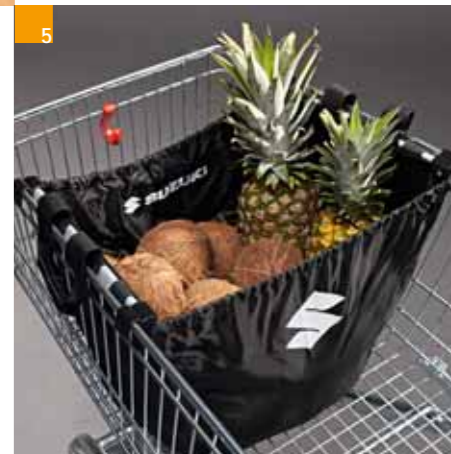

5 Easy shopping bag
Can be hung to fit across the full width of a shopping trolley. Rolled up, it is no bigger than a pocket umbrella. black

990F0-SHOPP-BCK

990F0-SHOPP-BCK

9 Ladies wristwatch

Sleek times: white watch face and black leather strap combo with silver stainless-steel, splash-proof case.