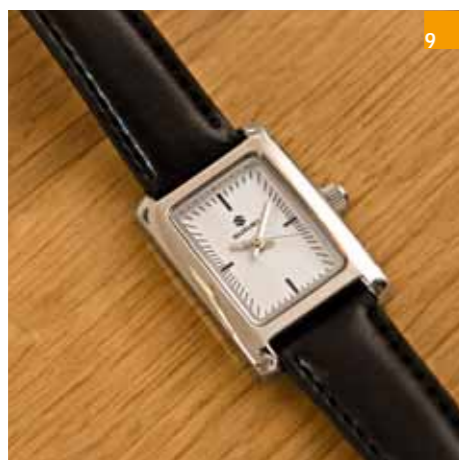

5 Easy shopping bag
Can be hung to fit across the full width of a shopping trolley. Rolled up, it is no bigger than a pocket umbrella. black

990F0-SHOPP-BCK

990F0-SHOPP-BCK

9 Ladies wristwatch

Sleek times: white watch face and black leather strap combo with silver stainless-steel, splash-proof case.

990F0-WATCH-LAD

8 Wall-mounted clock

Synthetic case and glass, diameter approx. 31.5 cm, branded clockwork mechanism

990F0-WATCH-WAL

10 Sports wristwatch

Athletic times: stainless steel beauty and splash-proof case. Watch with day, date and 24 hour face and black rubber band, packed in a metal box.