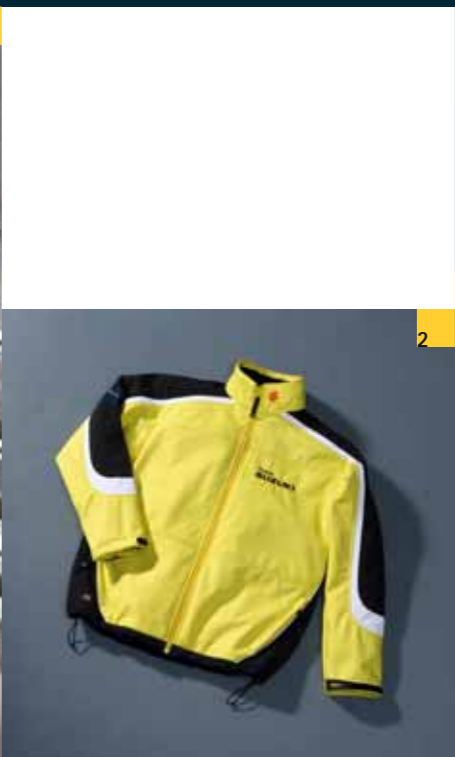

Leisure
Yellow
Collection