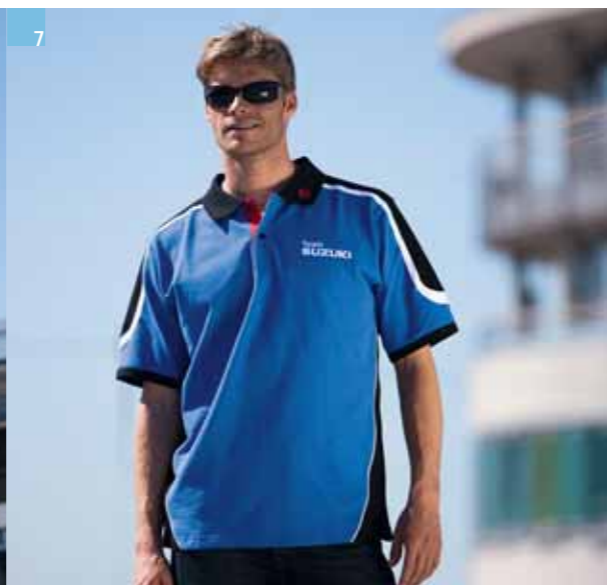

Leisure Blue Collection