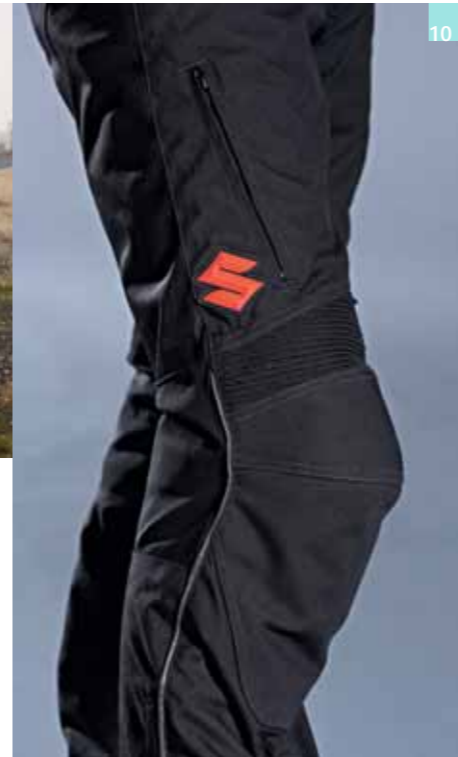

10

10 Touring pants

Similar to the touring jacket, the Suzuki touring pants promise nothing but comfort and safety. From the Airguard® 500D outer shell, complete with adjustable Dynax-padded, CE marked (EN1621-1) knee protectors, 3M Scotchline features, coloured double stitching and an Alcantara® seat patch for more grip to the Suzuki-branded 210 T Taffeta lining and high-grade Z-Liner membrane (100% waterproof and breathable), this touring all-rounder truly leaves nothing to be desired, come rain or shine. While the two-vent front air-control system and stretch material across the groin and knees lets you balance out all climates, the special long zipper lets you connect your touring jacket (990F0-STEX1-Size / 990F0-STEX2-Size) and your sport jacket (990F0-STEX3-Size) - or jackets from other manufacturers via the short zipper.

black, sizes: XS-4XL

990F0-STEX4-Size

33

32