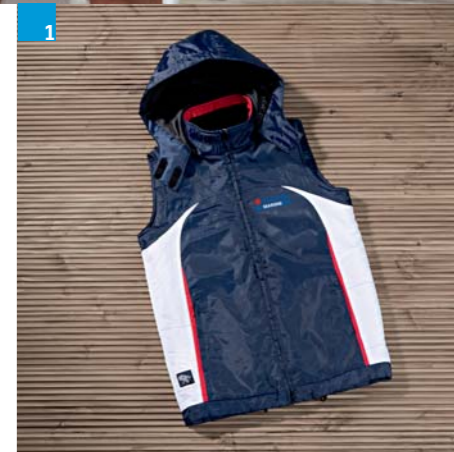

Fashion Marine

Need something to go with your 300 outboard horsepower? Waterproof, breathable and stylish, the Suzuki Marine range is bound to rock the boat!

1 Marine functional vest

100% polyester, waterproof/breathable up to 10000 mm in water column tests, unisex sizes: XS-3XL.

990F0-MAR20-Size

2 Marine functional jacket

laminated teslan, waterproof/breathable up to 10000 mm in water column tests, unisex sizes: XS-3XL

990F0-MAR10-Size