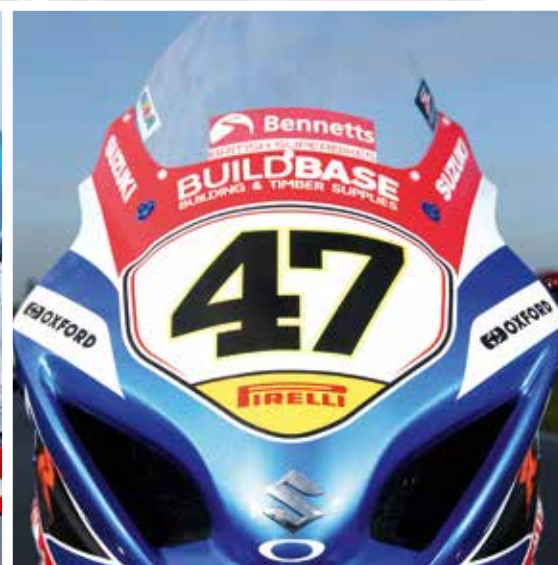

XXS/XS/S/M/L

990F0-S8KCT-size

8 SERT LANYARD

Blue fabric strap detailed with SERT logo, buckle and metal carabiner, 100 % polyester.

990F0-S7LAN-000

1

2

BRITISH SUPERBIKE